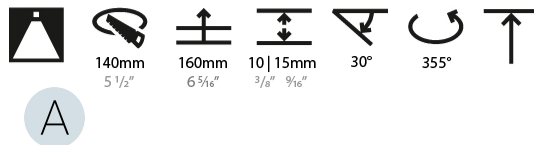

GENERAL

Series: Mechaniq Round Deep
Brand: Prolicht
Division: Architectural
Mounting Type: Recessed
Mounting Location: Ceiling
Subcategory: Downlight

PHYSICAL

Shape: Round
Diameter (mm): 150
Diameter (in): 5 7/8
Height (mm): 139
Height (in): 5 1/2
Min. Recessing Depth (mm): 160
Min. Recessing Depth (in): 6 5/16
Weight (kg): 0.907
Weight (lbs): 2
Fixture Finish: SSR / BKV / CWI / CRY / HAB / UFT / ITA / RUA / FTG / MYG / LOD / PUS / FRO / FUP / KIA / POP / BLS / SPG / MEY / GOH / GUM / CHC / COM / ABZ / JAG / OBR / MOS / ROR
Fixture Material: Aluminum Die Cast
Cut-out Measurements: 140mm / 5 1/2"

ELECTRICAL

Lamp Type: LED (Zhaga Standard)
Total Output Wattage (W): 12 / 15
Dimming: Tri-Mode (Non-Dimming and Phase Dimming (120Vac only) and 0-10V Dimming)
Driver Included: No
Driver Location: Recessed Housing
Driver Type: Constant Current - Universal
Housing: See components
Input Voltage (V): 120 - 277
Constant Current (MA): 350

LED

Number of LEDs: 1
Color Temperature (°K): 2700 / 3000 / 3500 / 4000
Max. Delivered Lumen (lm): 830 / 930 / 1010 / 1030
CRI: >90 CRI
Lamp Life (hrs): 50000

OPTICAL

Reflector: 8
Adjustability: Rotational 355°; Tilt 30°

RATINGS AND CERTIFICATIONS

Certified By: Certified for North American Standards
IP rating: IP20